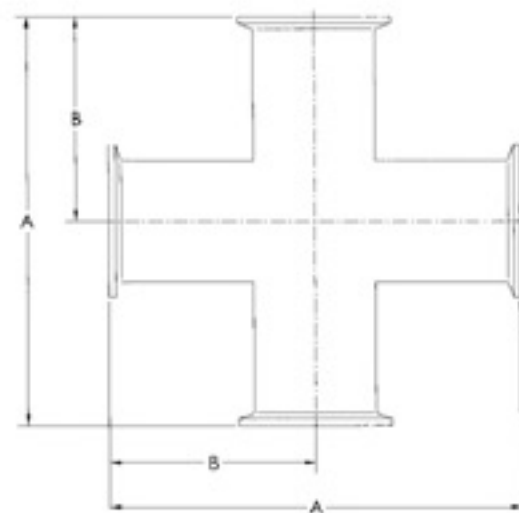

© 9MP / Cross 《Clamp Ends》

SIZE	A	B
1"	133.4	66.7
1.1/2"	146.0	73.0
2"	177.8	88.9
2.1/2"	177.8	88.9
3"	190.6	95.3
4"	228.6	114.3

© 9WWW / Cross 《Weld Ends》

SIZE	A	B
1"	95.2	47.6
1.1/2"	114.4	57.2
2"	152.4	76.2
2.1/2"	152.4	76.2
3"	165.2	82.6
4"	196.8	98.4