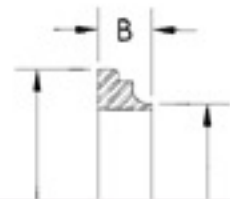

© DS-13R / Round Nut

| SIZE   | A   | B  |
|--------|-----|----|
| 1"     | 49  | 20 |
| 1.1/2" | 63  | 20 |
| 2"     | 78  | 22 |
| 2.1/2" | 95  | 24 |
| 3"     | 107 | 25 |
| 4"     | 139 | 28 |

© DS-14 / Welding Liner

| SIZE   | A    | B    | C    |
|--------|------|------|------|
| 1"     | 39.5 | 11.0 | 25.6 |
| 1.1/2" | 53.5 | 11.0 | 38.6 |
| 2"     | 67.5 | 11.0 | 51.6 |
| 2.1/2" | 83.5 | 12.0 | 64.1 |