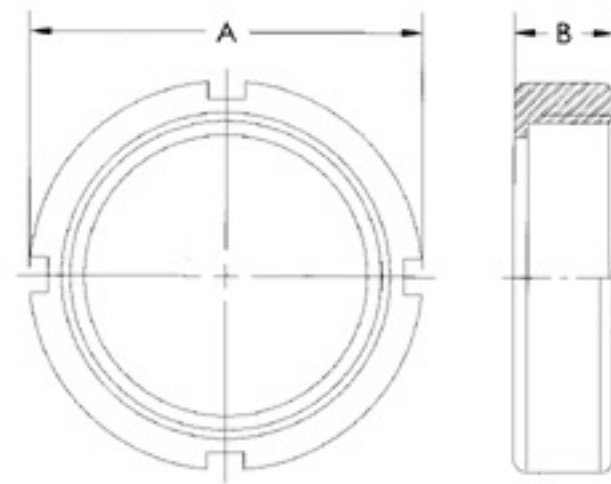

© DS-13R / Round Nut

| SIZE   | A   | B  |
|--------|-----|----|
| 1"     | 49  | 20 |
| 1.1/2" | 63  | 20 |
| 2"     | 78  | 22 |
| 2.1/2" | 95  | 24 |
| 3"     | 107 | 25 |
| 4"     | 139 | 28 |

© DS-14 / Welding Liner

| SIZE   | A    | B    | C    |
|--------|------|------|------|
| 1"     | 39.5 | 11.0 | 25.6 |
| 1.1/2" | 53.5 | 11.0 | 38.6 |
| 2"     | 67.5 | 11.0 | 51.6 |
| 2.1/2" | 83.5 | 12.0 | 64.1 |