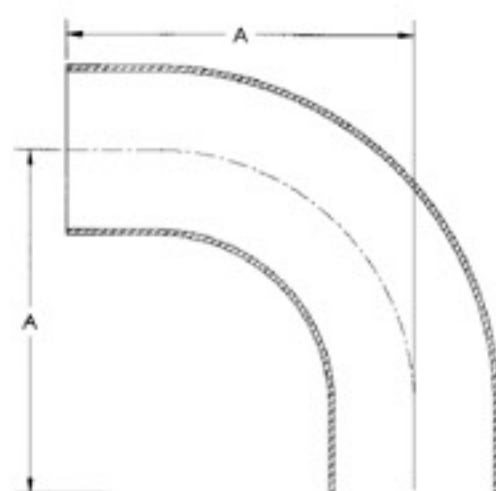

◎ 2KMP / 45° Elbow 《Clamp Ends》

SIZE	A
1"	28.6
1.1/2"	36.5
2"	44.5
2.1/2"	52.4
3"	60.3
4"	79.4
6"	116.2

◎ 2CMP / 90° Elbow 《Clamp Ends》

SIZE	A
1"	50.8
1.1/2"	69.9
2"	88.9
2.1/2"	108.0
3"	127.0
4"	168.3
6"	250.1

◎ 2WK / 45° Elbow 《Weld Ends》

SIZE	A
1"	15.9
1.1/2"	23.8
2"	31.8
2.1/2"	39.7
3"	47.6
4"	63.5
6"	152.4

◎ 2WCL / 90° Elbow 《Weld Ends》

SIZE	A
1"	38.1
1.1/2"	57.2
2"	76.2
2.1/2"	95.3
3"	114.3
4"	152.4
6"	228.6

◎ L2KS / 45° Tube Bend

SIZE	A
1"	30.2
1.1/2"	41.3
2"	58.7
2.1/2"	76.2
3"	93.7
4"	122.2

◎ L2S / 90° Tube Bend

SIZE	A
1"	52.4
1.1/2"	74.6
2"	103.2
2.1/2"	131.8
3"	160.3
4"	211.1