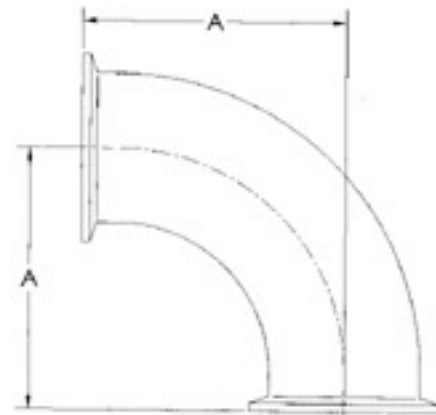

◎ 2KMP / 45° Elbow 《Clamp Ends》

SIZE	A
1"	28.6
1.1/2"	36.5
2"	44.5
2.1/2"	52.4
3"	60.3
4"	79.4
6"	116.2

◎ 2CMP / 90° Elbow 《Clamp Ends》

SIZE	A
1"	50.8
1.1/2"	69.9
2"	88.9
2.1/2"	108.0
3"	127.0
4"	168.3
6"	250.1

◎ 2WK / 45° Elbow 《Weld Ends》

SIZE	A
1"	15.9
1.1/2"	23.8
2"	31.8
2.1/2"	39.7
3"	47.6
4"	63.5
6"	152.4

◎ 2WCL / 90° Elbow 《Weld Ends》

SIZE	A
1"	38.1
1.1/2"	57.2
2"	76.2
2.1/2"	95.3
3"	114.3
4"	152.4
6"	228.6

◎ L2KS / 45° Tube Bend

SIZE	A
1"	30.2
1.1/2"	41.3
2"	58.7
2.1/2"	76.2
3"	93.7
4"	122.2

◎ L2S / 90° Tube Bend

SIZE	A
1"	52.4
1.1/2"	74.6
2"	103.2
2.1/2"	131.8
3"	160.3
4"	211.1