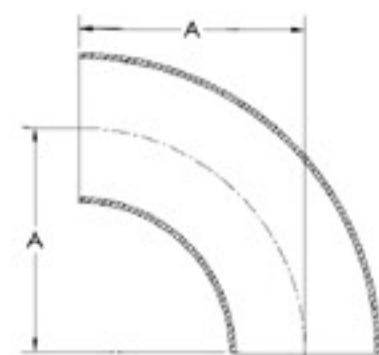

◎ 2KMP / 45° Elbow 《Clamp Ends》

SIZE	A
1"	28.6
1.1/2"	36.5
2"	44.5
2.1/2"	52.4
3"	60.3
4"	79.4
6"	116.2

◎ 2CMP / 90° Elbow 《Clamp Ends》

SIZE	A
1"	50.8
1.1/2"	69.9
2"	88.9
2.1/2"	108.0
3"	127.0
4"	168.3
6"	250.1

◎ 2WK / 45° Elbow 《Weld Ends》

SIZE	A
1"	15.9
1.1/2"	23.8
2"	31.8
2.1/2"	39.7
3"	47.6
4"	63.5
6"	152.4

◎ 2WCL / 90° Elbow 《Weld Ends》

SIZE	A
1"	38.1
1.1/2"	57.2
2"	76.2
2.1/2"	95.3
3"	114.3
4"	152.4
6"	228.6

◎ L2KS / 45° Tube Bend

SIZE	A
1"	30.2
1.1/2"	41.3
2"	58.7
2.1/2"	76.2
3"	93.7
4"	122.2

◎ L2S / 90° Tube Bend

SIZE	A
1"	52.4
1.1/2"	74.6
2"	103.2
2.1/2"	131.8
3"	160.3
4"	211.1