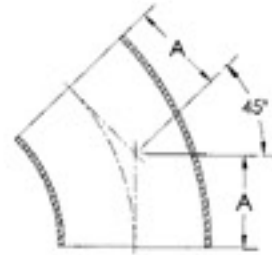

◎ 2KMP / 45° Elbow 《Clamp Ends》

SIZE	A
1"	28.6
1.1/2"	36.5
2"	44.5
2.1/2"	52.4
3"	60.3
4"	79.4
6"	116.2

◎ 2CMP / 90° Elbow 《Clamp Ends》

SIZE	A
1"	50.8
1.1/2"	69.9
2"	88.9
2.1/2"	108.0
3"	127.0
4"	168.3
6"	250.1

◎ 2WK / 45° Elbow 《Weld Ends》

SIZE	A
1"	15.9
1.1/2"	23.8
2"	31.8
2.1/2"	39.7
3"	47.6
4"	63.5
6"	152.4

◎ 2WCL / 90° Elbow 《Weld Ends》

SIZE	A
1"	38.1
1.1/2"	57.2
2"	76.2
2.1/2"	95.3
3"	114.3
4"	152.4
6"	228.6

◎ L2KS / 45° Tube Bend

SIZE	A
1"	30.2
1.1/2"	41.3
2"	58.7
2.1/2"	76.2
3"	93.7
4"	122.2

◎ L2S / 90° Tube Bend

SIZE	A
1"	52.4
1.1/2"	74.6
2"	103.2
2.1/2"	131.8
3"	160.3
4"	211.1