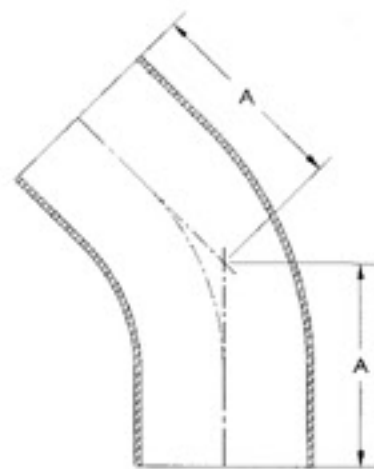

◎ 2KMP / 45° Elbow 《Clamp Ends》

SIZE	A
1"	28.6
1.1/2"	36.5
2"	44.5
2.1/2"	52.4
3"	60.3
4"	79.4
6"	116.2

◎ 2CMP / 90° Elbow 《Clamp Ends》

SIZE	A
1"	50.8
1.1/2"	69.9
2"	88.9
2.1/2"	108.0
3"	127.0
4"	168.3
6"	250.1

◎ 2WK / 45° Elbow 《Weld Ends》

SIZE	A
1"	15.9
1.1/2"	23.8
2"	31.8
2.1/2"	39.7
3"	47.6
4"	63.5
6"	152.4

◎ 2WCL / 90° Elbow 《Weld Ends》

SIZE	A
1"	38.1
1.1/2"	57.2
2"	76.2
2.1/2"	95.3
3"	114.3
4"	152.4
6"	228.6

◎ L2KS / 45° Tube Bend

SIZE	A
1"	30.2
1.1/2"	41.3
2"	58.7
2.1/2"	76.2
3"	93.7
4"	122.2

◎ L2S / 90° Tube Bend

SIZE	A
1"	52.4
1.1/2"	74.6
2"	103.2
2.1/2"	131.8
3"	160.3
4"	211.1