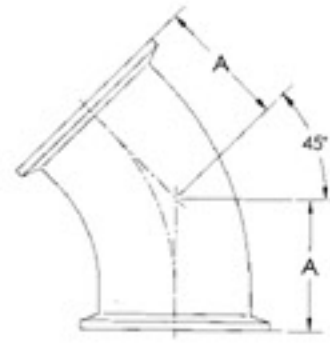

◎ 2KMP / 45° Elbow 《Clamp Ends》

SIZE	A
1"	28.6
1.1/2"	36.5
2"	44.5
2.1/2"	52.4
3"	60.3
4"	79.4
6"	116.2

◎ 2CMP / 90° Elbow 《Clamp Ends》

SIZE	A
1"	50.8
1.1/2"	69.9
2"	88.9
2.1/2"	108.0
3"	127.0
4"	168.3
6"	250.1

◎ 2WK / 45° Elbow 《Weld Ends》

SIZE	A
1"	15.9
1.1/2"	23.8
2"	31.8
2.1/2"	39.7
3"	47.6
4"	63.5
6"	152.4

◎ 2WCL / 90° Elbow 《Weld Ends》

SIZE	A
1"	38.1
1.1/2"	57.2
2"	76.2
2.1/2"	95.3
3"	114.3
4"	152.4
6"	228.6

◎ L2KS / 45° Tube Bend

SIZE	A
1"	30.2
1.1/2"	41.3
2"	58.7
2.1/2"	76.2
3"	93.7
4"	122.2

◎ L2S / 90° Tube Bend

SIZE	A
1"	52.4
1.1/2"	74.6
2"	103.2
2.1/2"	131.8
3"	160.3
4"	211.1