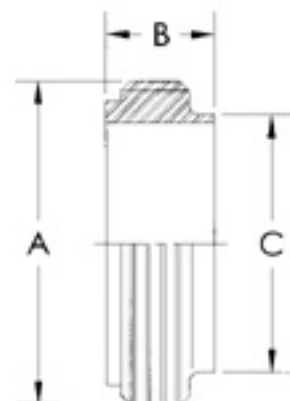

© IDF-13H / Hex Nut

SIZE	A	B
1"	46	30
1.1/2"	60	30
2"	75	30
2.1/2"	90	30
3"	105	30
4"	133	35

© IDF-13R / Round Nut

SIZE	A	B
1"	48	30
1.1/2"	64	30
2"	77	30
2.1/2"	91	30
3"	106	30

© IDF-14 / Welding Liner

SIZE	A	B	C
1"	33.8	21.5	25.7
1.1/2"	47.0	21.5	38.4
2"	60.5	21.5	51.1
2.1/2"	74.0	21.5	63.8
3"	87.5	21.5	76.5
4"	120.6	30.0	101.9

© IDF-15 / Welding Male Part

SIZE	A	B	C
1"	37.1	21.5	25.7
1.1/2"	50.7	21.5	38.4
2"	64.2	21.5	51.1
2.1/2"	77.7	21.5	63.8
3"	91.2	21.5	76.5
4"	125.9	30.0	101.9