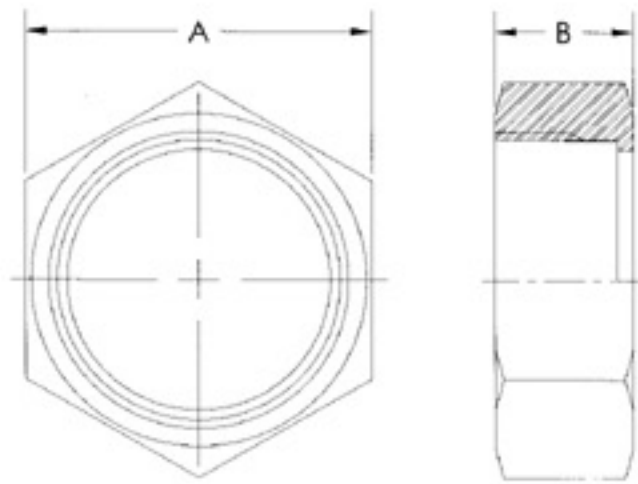

© IDF-13H / Hex Nut

SIZE	A	B
1"	46	30
1.1/2"	60	30
2"	75	30
2.1/2"	90	30
3"	105	30
4"	133	35

© IDF-13R / Round Nut

SIZE	A	B
1"	48	30
1.1/2"	64	30
2"	77	30
2.1/2"	91	30
3"	106	30

© IDF-14 / Welding Liner

SIZE	A	B	C
1"	33.8	21.5	25.7
1.1/2"	47.0	21.5	38.4
2"	60.5	21.5	51.1
2.1/2"	74.0	21.5	63.8
3"	87.5	21.5	76.5
4"	120.6	30.0	101.9

© IDF-15 / Welding Male Part

SIZE	A	B	C
1"	37.1	21.5	25.7
1.1/2"	50.7	21.5	38.4
2"	64.2	21.5	51.1
2.1/2"	77.7	21.5	63.8
3"	91.2	21.5	76.5
4"	125.9	30.0	101.9