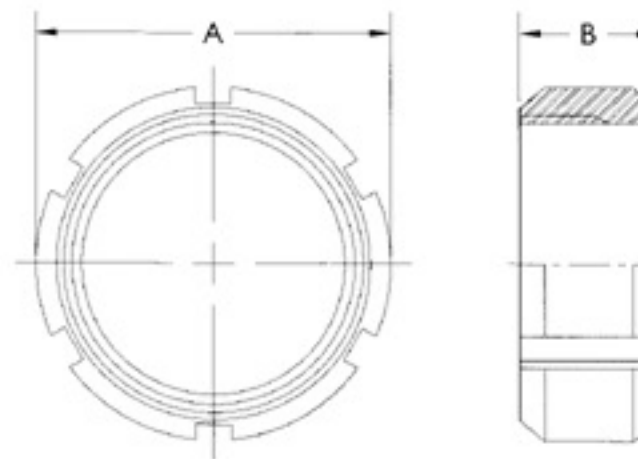

© IDF-13H / Hex Nut

SIZE	A	B
1"	46	30
1.1/2"	60	30
2"	75	30
2.1/2"	90	30
3"	105	30
4"	133	35

© IDF-13R / Round Nut

SIZE	A	B
1"	48	30
1.1/2"	64	30
2"	77	30
2.1/2"	91	30
3"	106	30

© IDF-14 / Welding Liner

SIZE	A	B	C
1"	33.8	21.5	25.7
1.1/2"	47.0	21.5	38.4
2"	60.5	21.5	51.1
2.1/2"	74.0	21.5	63.8
3"	87.5	21.5	76.5
4"	120.6	30.0	101.9

© IDF-15 / Welding Male Part

SIZE	A	B	C
1"	37.1	21.5	25.7
1.1/2"	50.7	21.5	38.4
2"	64.2	21.5	51.1
2.1/2"	77.7	21.5	63.8
3"	91.2	21.5	76.5
4"	125.9	30.0	101.9