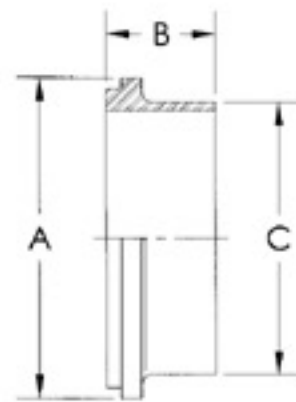

© IDF-13H / Hex Nut

SIZE	A	B
1"	46	30
1.1/2"	60	30
2"	75	30
2.1/2"	90	30
3"	105	30
4"	133	35

© IDF-13R / Round Nut

SIZE	A	B
1"	48	30
1.1/2"	64	30
2"	77	30
2.1/2"	91	30
3"	106	30

© IDF-14 / Welding Liner

SIZE	A	B	C
1"	33.8	21.5	25.7
1.1/2"	47.0	21.5	38.4
2"	60.5	21.5	51.1
2.1/2"	74.0	21.5	63.8
3"	87.5	21.5	76.5
4"	120.6	30.0	101.9

© IDF-15 / Welding Male Part

SIZE	A	B	C
1"	37.1	21.5	25.7
1.1/2"	50.7	21.5	38.4
2"	64.2	21.5	51.1
2.1/2"	77.7	21.5	63.8
3"	91.2	21.5	76.5
4"	125.9	30.0	101.9