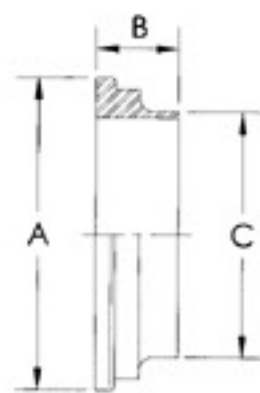

© SMS-13R / Round Nut

SIZE	A	B
1"	51	19
1.1/2"	74	23
2"	84	24
2.1/2"	100	28
3"	114	30
4"	138	31

© SMS-14 / Welding Liner

SIZE	A	B	C
1"	35.5	15.5	25.0
1.1/2"	55.0	16.0	38.0
2"	65.0	17.0	51.0
2.1/2"	80.0	17.0	63.5
3"	93.0	19.0	76.1
4"	118.0	19.0	104

© SMS-15 / Welding Male Part

SIZE	A	B	C
1"	39.7	19	25.0
1.1/2"	59.7	23	38.0
2"	69.7	24	51.0
2.1/2"	84.5	28	63.5
3"	97.4	30	76.1
4"	124.5	31	104

© SMS-14R / Expanding Liner

SIZE	A	B	C
1"	35.5	17.0	31.8
1.1/2"	55.0	20.0	47.8
2"	65.0	20.0	59.8
2.1/2"	80.0	25.0	73.3
3"	93.0	30.0	85.7

© SMS-15R / Expanding Male Part

SIZE	A	B	C
1"	40.0	20.0	33.0
1.1/2"	60.0	23.0	48.0
2"	70.0	25.0	61.0
2.1/2"	85.0	30.0	73.5
3"	98.0	35.0	86.0