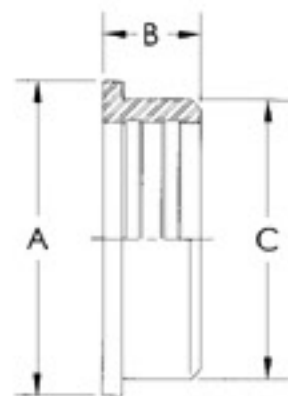

© SMS-13R / Round Nut

SIZE	A	B
1"	51	19
1.1/2"	74	23
2"	84	24
2.1/2"	100	28
3"	114	30
4"	138	31

© SMS-14 / Welding Liner

SIZE	A	B	C
1"	35.5	15.5	25.0
1.1/2"	55.0	16.0	38.0
2"	65.0	17.0	51.0
2.1/2"	80.0	17.0	63.5
3"	93.0	19.0	76.1
4"	118.0	19.0	104

© SMS-15 / Welding Male Part

SIZE	A	B	C
1"	39.7	19	25.0
1.1/2"	59.7	23	38.0
2"	69.7	24	51.0
2.1/2"	84.5	28	63.5
3"	97.4	30	76.1
4"	124.5	31	104

© SMS-14R / Expanding Liner

SIZE	A	B	C
1"	35.5	17.0	31.8
1.1/2"	55.0	20.0	47.8
2"	65.0	20.0	59.8
2.1/2"	80.0	25.0	73.3
3"	93.0	30.0	85.7

© SMS-15R / Expanding Male Part

SIZE	A	B	C
1"	40.0	20.0	33.0
1.1/2"	60.0	23.0	48.0
2"	70.0	25.0	61.0
2.1/2"	85.0	30.0	73.5
3"	98.0	35.0	86.0