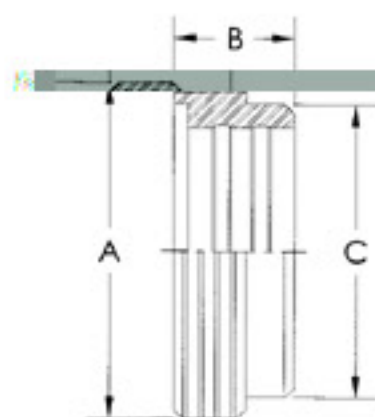

© SMS-13R / Round Nut

SIZE	A	B
1"	51	19
1.1/2"	74	23
2"	84	24
2.1/2"	100	28
3"	114	30
4"	138	31

© SMS-14 / Welding Liner

SIZE	A	B	C
1"	35.5	15.5	25.0
1.1/2"	55.0	16.0	38.0
2"	65.0	17.0	51.0
2.1/2"	80.0	17.0	63.5
3"	93.0	19.0	76.1
4"	118.0	19.0	104

© SMS-15 / Welding Male Part

SIZE	A	B	C
1"	39.7	19	25.0
1.1/2"	59.7	23	38.0
2"	69.7	24	51.0
2.1/2"	84.5	28	63.5
3"	97.4	30	76.1
4"	124.5	31	104

© SMS-14R / Expanding Liner

SIZE	A	B	C
1"	35.5	17.0	31.8
1.1/2"	55.0	20.0	47.8
2"	65.0	20.0	59.8
2.1/2"	80.0	25.0	73.3
3"	93.0	30.0	85.7

© SMS-15R / Expanding Male Part

SIZE	A	B	C
1"	40.0	20.0	33.0
1.1/2"	60.0	23.0	48.0
2"	70.0	25.0	61.0
2.1/2"	85.0	30.0	73.5
3"	98.0	35.0	86.0