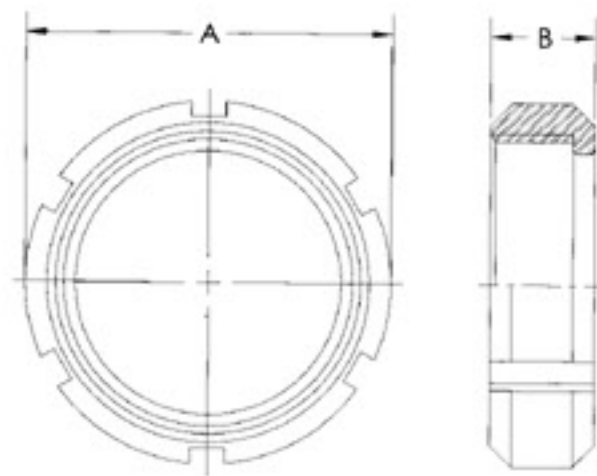

© SMS-13R / Round Nut

SIZE	A	B
1"	51	19
1.1/2"	74	23
2"	84	24
2.1/2"	100	28
3"	114	30
4"	138	31

© SMS-14 / Welding Liner

SIZE	A	B	C
1"	35.5	15.5	25.0
1.1/2"	55.0	16.0	38.0
2"	65.0	17.0	51.0
2.1/2"	80.0	17.0	63.5
3"	93.0	19.0	76.1
4"	118.0	19.0	104

© SMS-15 / Welding Male Part

SIZE	A	B	C
1"	39.7	19	25.0
1.1/2"	59.7	23	38.0
2"	69.7	24	51.0
2.1/2"	84.5	28	63.5
3"	97.4	30	76.1
4"	124.5	31	104

© SMS-14R / Expanding Liner

SIZE	A	B	C
1"	35.5	17.0	31.8
1.1/2"	55.0	20.0	47.8
2"	65.0	20.0	59.8
2.1/2"	80.0	25.0	73.3
3"	93.0	30.0	85.7

© SMS-15R / Expanding Male Part

SIZE	A	B	C
1"	40.0	20.0	33.0
1.1/2"	60.0	23.0	48.0
2"	70.0	25.0	61.0
2.1/2"	85.0	30.0	73.5
3"	98.0	35.0	86.0