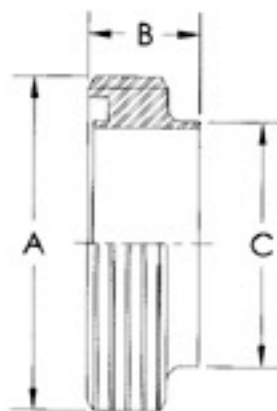

© SMS-13R / Round Nut

SIZE	A	B
1"	51	19
1.1/2"	74	23
2"	84	24
2.1/2"	100	28
3"	114	30
4"	138	31

© SMS-14 / Welding Liner

SIZE	A	B	C
1"	35.5	15.5	25.0
1.1/2"	55.0	16.0	38.0
2"	65.0	17.0	51.0
2.1/2"	80.0	17.0	63.5
3"	93.0	19.0	76.1
4"	118.0	19.0	104

© SMS-15 / Welding Male Part

SIZE	A	B	C
1"	39.7	19	25.0
1.1/2"	59.7	23	38.0
2"	69.7	24	51.0
2.1/2"	84.5	28	63.5
3"	97.4	30	76.1
4"	124.5	31	104

© SMS-14R / Expanding Liner

SIZE	A	B	C
1"	35.5	17.0	31.8
1.1/2"	55.0	20.0	47.8
2"	65.0	20.0	59.8
2.1/2"	80.0	25.0	73.3
3"	93.0	30.0	85.7

© SMS-15R / Expanding Male Part

SIZE	A	B	C
1"	40.0	20.0	33.0
1.1/2"	60.0	23.0	48.0
2"	70.0	25.0	61.0
2.1/2"	85.0	30.0	73.5
3"	98.0	35.0	86.0