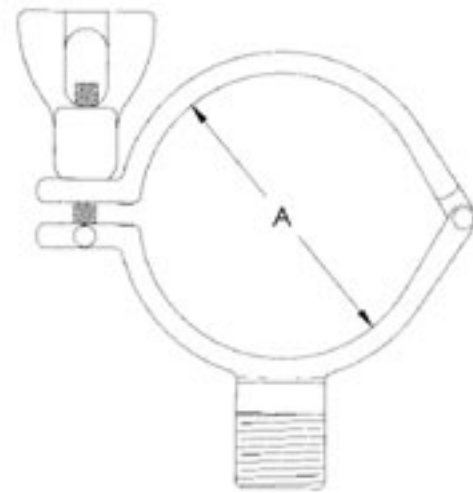

© Pipe Hanger / BR Type

SIZE	A
1" to 6"	TUBE OD: 1" to 6"

© B24W / Tube Hanger

SIZE	A
1/2" to 4"	TUBE OD: 1/2" to 4"

© HEX Pipe Clip / A Type

SIZE	A
ISO Sizes	TUBE OD: Ø 21.3 to Ø 114.3
SMS Sizes	TUBE OD: 1" to 4"

© HEX Pipe Clip / D Type

SIZE	A
ISO Sizes	TUBE OD: Ø 21.3 to Ø 114.3
SMS Sizes	TUBE OD: 1" to 4"

© HEX Pipe Clip / B Type

SIZE	A
ISO Sizes	TUBE OD: Ø 21.3 to Ø 114.3
SMS Sizes	TUBE OD: 1" to 4"