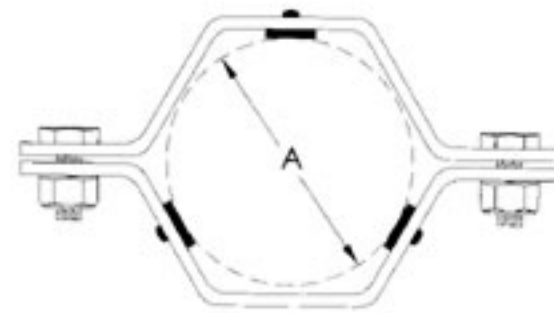

© Pipe Hanger / BR Type

SIZE	A
1" to 6"	TUBE OD: 1" to 6"

© B24W / Tube Hanger

SIZE	A
1/2" to 4"	TUBE OD: 1/2" to 4"

© HEX Pipe Clip / A Type

SIZE	A
ISO Sizes	TUBE OD: Ø 21.3 to Ø 114.3
SMS Sizes	TUBE OD: 1" to 4"

© HEX Pipe Clip / D Type

SIZE	A
ISO Sizes	TUBE OD: Ø 21.3 to Ø 114.3
SMS Sizes	TUBE OD: 1" to 4"

© HEX Pipe Clip / B Type

SIZE	A
ISO Sizes	TUBE OD: Ø 21.3 to Ø 114.3
SMS Sizes	TUBE OD: 1" to 4"