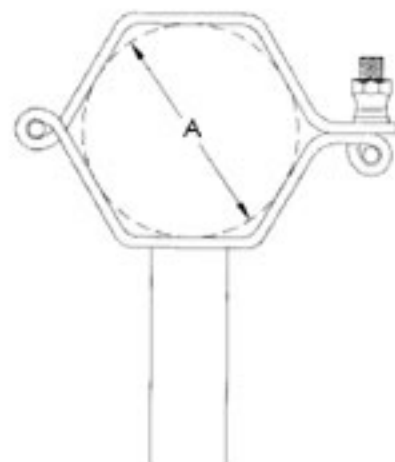

© Pipe Hanger / BR Type

SIZE	A
1" to 6"	TUBE OD: 1" to 6"

© B24W / Tube Hanger

SIZE	A
1/2" to 4"	TUBE OD: 1/2" to 4"

© HEX Pipe Clip / A Type

SIZE	A
ISO Sizes	TUBE OD: Ø 21.3 to Ø 114.3
SMS Sizes	TUBE OD: 1" to 4"

© HEX Pipe Clip / D Type

SIZE	A
ISO Sizes	TUBE OD: Ø 21.3 to Ø 114.3
SMS Sizes	TUBE OD: 1" to 4"

© HEX Pipe Clip / B Type

SIZE	A
ISO Sizes	TUBE OD: Ø 21.3 to Ø 114.3
SMS Sizes	TUBE OD: 1" to 4"