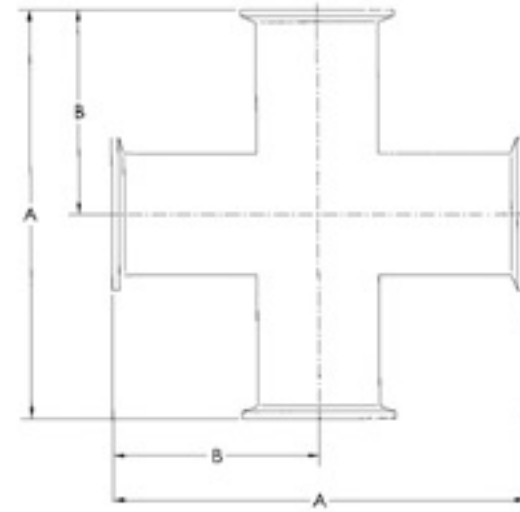

© 9MP / Cross 《Clamp Ends》

SIZE	A	B
1"	133.4	66.7
1.1/2"	146.0	73.0
2"	177.8	88.9
2.1/2"	177.8	88.9
3"	190.6	95.3
4"	228.6	114.3

© 9WWW / Cross 《Weld Ends》

SIZE	A	B
1"	95.2	47.6
1.1/2"	114.4	57.2
2"	152.4	76.2
2.1/2"	152.4	76.2
3"	165.2	82.6
4"	196.8	98.4