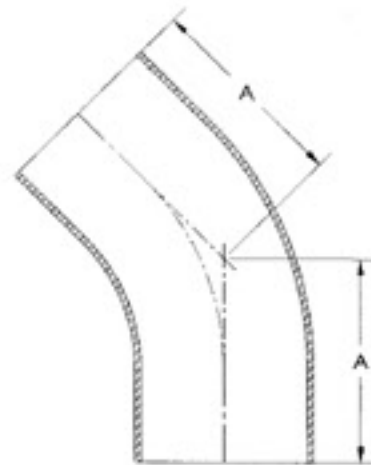

© 2KMP / 45° Elbow (Clamp Ends)

SIZE	A
1"	28.6
1.1/2"	36.5
2"	44.5
2.1/2"	52.4
3"	60.3
4"	79.4
6"	116.2

© 2CMP / 90° Elbow (Clamp Ends)

SIZE	A
1"	50.8
1.1/2"	69.9
2"	88.9
2.1/2"	108.0
3"	127.0
4"	168.3
6"	250.1

© 2WK / 45° Elbow (Weld Ends)

SIZE	A
1"	15.9
1.1/2"	23.8
2"	31.8
2.1/2"	39.7
3"	47.6
4"	63.5
6"	152.4

© 2WCL / 90° Elbow (Weld Ends)

SIZE	A
1"	38.1
1.1/2"	57.2
2"	76.2
2.1/2"	95.3
3"	114.3
4"	152.4
6"	228.6

© L2KS / 45° Tube Bend

SIZE	A
1"	30.2
1.1/2"	41.3
2"	58.7
2.1/2"	76.2
3"	93.7
4"	122.2

© L2S / 90° Tube Bend

SIZE	A
1"	52.4
1.1/2"	74.6
2"	103.2
2.1/2"	131.8
3"	160.3
4"	211.1