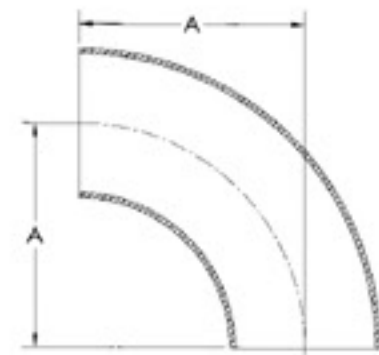

© 2KMP / 45° Elbow (Clamp Ends)

SIZE	A
1"	28.6
1.1/2"	36.5
2"	44.5
2.1/2"	52.4
3"	60.3
4"	79.4
6"	116.2

© 2CMP / 90° Elbow (Clamp Ends)

SIZE	A
1"	50.8
1.1/2"	69.9
2"	88.9
2.1/2"	108.0
3"	127.0
4"	168.3
6"	250.1

© 2WK / 45° Elbow (Weld Ends)

SIZE	A
1"	15.9
1.1/2"	23.8
2"	31.8
2.1/2"	39.7
3"	47.6
4"	63.5
6"	152.4

© 2WCL / 90° Elbow (Weld Ends)

SIZE	A
1"	38.1
1.1/2"	57.2
2"	76.2
2.1/2"	95.3
3"	114.3
4"	152.4
6"	228.6

© L2KS / 45° Tube Bend

SIZE	A
1"	30.2
1.1/2"	41.3
2"	58.7
2.1/2"	76.2
3"	93.7
4"	122.2

© L2S / 90° Tube Bend

SIZE	A
1"	52.4
1.1/2"	74.6
2"	103.2
2.1/2"	131.8
3"	160.3
4"	211.1