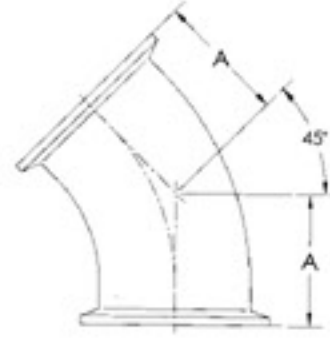

© 2KMP / 45° Elbow (Clamp Ends)

SIZE	A
1"	28.6
1.1/2"	36.5
2"	44.5
2.1/2"	52.4
3"	60.3
4"	79.4
6"	116.2

© 2CMP / 90° Elbow (Clamp Ends)

SIZE	A
1"	50.8
1.1/2"	69.9
2"	88.9
2.1/2"	108.0
3"	127.0
4"	168.3
6"	250.1

© 2WK / 45° Elbow (Weld Ends)

SIZE	A
1"	15.9
1.1/2"	23.8
2"	31.8
2.1/2"	39.7
3"	47.6
4"	63.5
6"	152.4

© 2WCL / 90° Elbow (Weld Ends)

SIZE	A
1"	38.1
1.1/2"	57.2
2"	76.2
2.1/2"	95.3
3"	114.3
4"	152.4
6"	228.6

© L2KS / 45° Tube Bend

SIZE	A
1"	30.2
1.1/2"	41.3
2"	58.7
2.1/2"	76.2
3"	93.7
4"	122.2

© L2S / 90° Tube Bend

SIZE	A
1"	52.4
1.1/2"	74.6
2"	103.2
2.1/2"	131.8
3"	160.3
4"	211.1