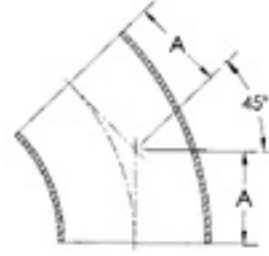

© 2KMP / 45° Elbow (Clamp Ends)

SIZE	A
1"	28.6
1.1/2"	36.5
2"	44.5
2.1/2"	52.4
3"	60.3
4"	79.4
6"	116.2

© 2CMP / 90° Elbow (Clamp Ends)

SIZE	A
1"	50.8
1.1/2"	69.9
2"	88.9
2.1/2"	108.0
3"	127.0
4"	168.3
6"	250.1

© 2WK / 45° Elbow (Weld Ends)

SIZE	A
1"	15.9
1.1/2"	23.8
2"	31.8
2.1/2"	39.7
3"	47.6
4"	63.5
6"	152.4

© 2WCL / 90° Elbow (Weld Ends)

SIZE	A
1"	38.1
1.1/2"	57.2
2"	76.2
2.1/2"	95.3
3"	114.3
4"	152.4
6"	228.6

© L2KS / 45° Tube Bend

SIZE	A
1"	30.2
1.1/2"	41.3
2"	58.7
2.1/2"	76.2
3"	93.7
4"	122.2

© L2S / 90° Tube Bend

SIZE	A
1"	52.4
1.1/2"	74.6
2"	103.2
2.1/2"	131.8
3"	160.3
4"	211.1