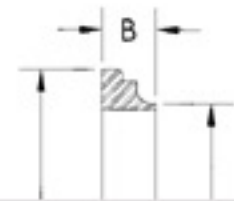

© DS-13R / Round Nut

SIZE	A	B
1"	49	20
1.1/2"	63	20
2"	78	22
2.1/2"	95	24
3"	107	25
4"	139	28

© DS-14 / Welding Liner

SIZE	A	B	C
1"	39.5	11.0	25.6
1.1/2"	53.5	11.0	38.6
2"	67.5	11.0	51.6
2.1/2"	83.5	12.0	64.1