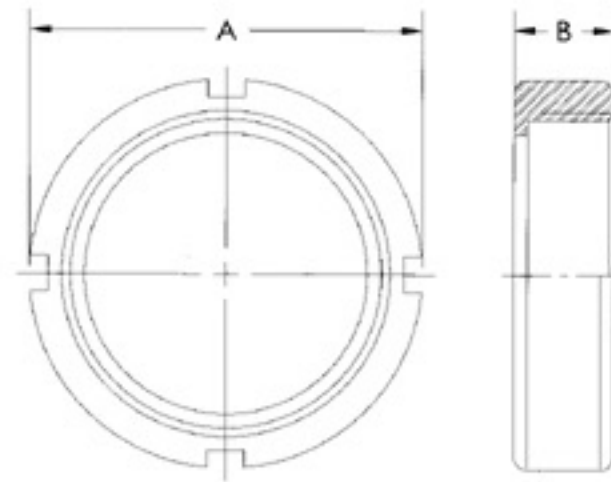

© DS-13R / Round Nut

SIZE	A	B
1"	49	20
1.1/2"	63	20
2"	78	22
2.1/2"	95	24
3"	107	25
4"	139	28

© DS-14 / Welding Liner

SIZE	A	B	C
1"	39.5	11.0	25.6
1.1/2"	53.5	11.0	38.6
2"	67.5	11.0	51.6
2.1/2"	83.5	12.0	64.1