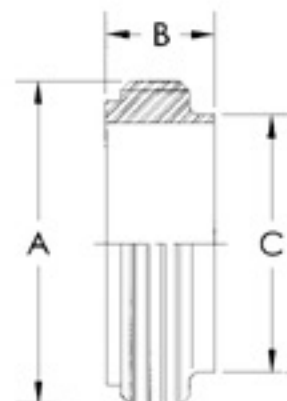

© IDF-13H / Hex Nut

SIZE	A	B
1"	46	30
1.1/2"	60	30
2"	75	30
2.1/2"	90	30
3"	105	30
4"	133	35

© IDF-13R / Round Nut

SIZE	A	B
1"	48	30
1.1/2"	64	30
2"	77	30
2.1/2"	91	30
3"	106	30

© IDF-14 / Welding Liner

SIZE	A	B	C
1"	33.8	21.5	25.7
1.1/2"	47.0	21.5	38.4
2"	60.5	21.5	51.1
2.1/2"	74.0	21.5	63.8
3"	87.5	21.5	76.5
4"	120.6	30.0	101.9

© IDF-15 / Welding Male Part

SIZE	A	B	C
1"	37.1	21.5	25.7
1.1/2"	50.7	21.5	38.4
2"	64.2	21.5	51.1
2.1/2"	77.7	21.5	63.8
3"	91.2	21.5	76.5
4"	125.9	30.0	101.9