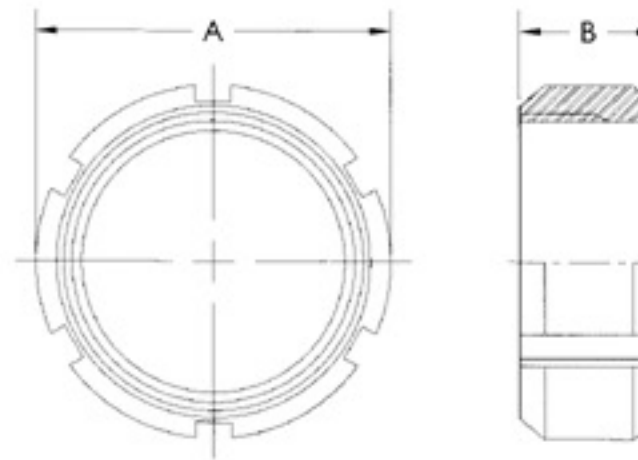

© IDF-13H / Hex Nut

SIZE	A	B
1"	46	30
1.1/2"	60	30
2"	75	30
2.1/2"	90	30
3"	105	30
4"	133	35

© IDF-13R / Round Nut

SIZE	A	B
1"	48	30
1.1/2"	64	30
2"	77	30
2.1/2"	91	30
3"	106	30

© IDF-14 / Welding Liner

SIZE	A	B	C
1"	33.8	21.5	25.7
1.1/2"	47.0	21.5	38.4
2"	60.5	21.5	51.1
2.1/2"	74.0	21.5	63.8
3"	87.5	21.5	76.5
4"	120.6	30.0	101.9

© IDF-15 / Welding Male Part

SIZE	A	B	C
1"	37.1	21.5	25.7
1.1/2"	50.7	21.5	38.4
2"	64.2	21.5	51.1
2.1/2"	77.7	21.5	63.8
3"	91.2	21.5	76.5
4"	125.9	30.0	101.9