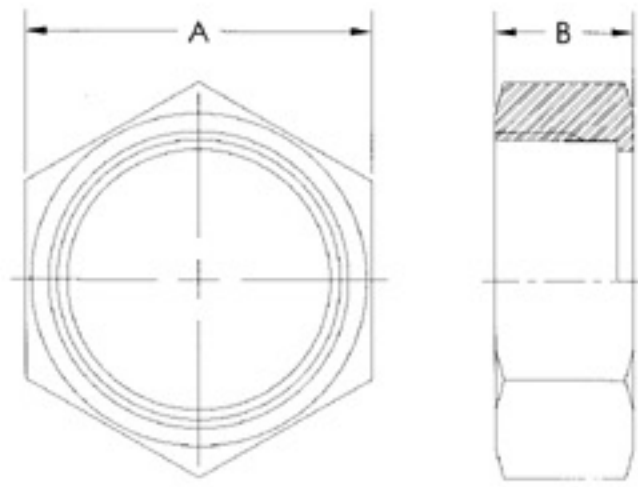

© IDF-13H / Hex Nut

SIZE	A	B
1"	46	30
1.1/2"	60	30
2"	75	30
2.1/2"	90	30
3"	105	30
4"	133	35

© IDF-13R / Round Nut

SIZE	A	B
1"	48	30
1.1/2"	64	30
2"	77	30
2.1/2"	91	30
3"	106	30

© IDF-14 / Welding Liner

SIZE	A	B	C
1"	33.8	21.5	25.7
1.1/2"	47.0	21.5	38.4
2"	60.5	21.5	51.1
2.1/2"	74.0	21.5	63.8
3"	87.5	21.5	76.5
4"	120.6	30.0	101.9

© IDF-15 / Welding Male Part

SIZE	A	B	C
1"	37.1	21.5	25.7
1.1/2"	50.7	21.5	38.4
2"	64.2	21.5	51.1
2.1/2"	77.7	21.5	63.8
3"	91.2	21.5	76.5
4"	125.9	30.0	101.9