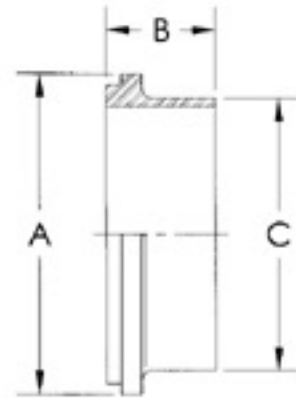

© IDF-13H / Hex Nut

SIZE	A	B
1"	46	30
1.1/2"	60	30
2"	75	30
2.1/2"	90	30
3"	105	30
4"	133	35

© IDF-13R / Round Nut

SIZE	A	B
1"	48	30
1.1/2"	64	30
2"	77	30
2.1/2"	91	30
3"	106	30

© IDF-14 / Welding Liner

SIZE	A	B	C
1"	33.8	21.5	25.7
1.1/2"	47.0	21.5	38.4
2"	60.5	21.5	51.1
2.1/2"	74.0	21.5	63.8
3"	87.5	21.5	76.5
4"	120.6	30.0	101.9

© IDF-15 / Welding Male Part

SIZE	A	B	C
1"	37.1	21.5	25.7
1.1/2"	50.7	21.5	38.4
2"	64.2	21.5	51.1
2.1/2"	77.7	21.5	63.8
3"	91.2	21.5	76.5
4"	125.9	30.0	101.9