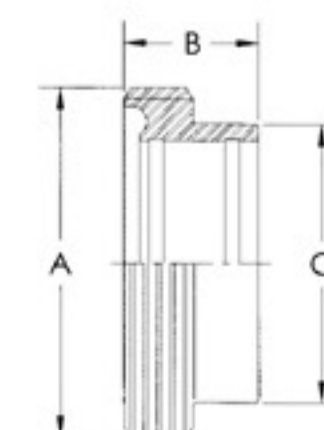

© RJT-13H / Hex Nut

SIZE	A	B
1"	50.8	22.2
1.1/2"	65.0	22.2
2"	79.4	22.2
2.1/2"	92.1	22.2
3"	104.8	22.2
4"	130.2	22.2

© RJT-13R / Round Nut

SIZE	A	B
1"	58.5	22.2
1.1/2"	74.0	22.2
2"	85.5	22.2
2.1/2"	98.5	22.2
3"	111.6	22.2
4"	138.0	22.2

© RJT-14 / Welding Liner

SIZE	A	B	C
1"	41.3	19.5	25.7
1.1/2"	54.0	19.5	38.4
2"	66.7	19.5	51.1
2.1/2"	79.4	19.5	63.8
3"	92.1	19.5	76.5
4"	117.5	19.5	101.9

© RJT-15 / Welding Male Part

SIZE	A	B	C
1"	45.7	25.9	25.7
1.1/2"	58.4	25.9	38.4
2"	72.7	25.9	51.1
2.1/2"	85.4	25.9	63.8
3"	98.1	25.9	76.5
4"	123.5	25.9	101.9

© RJT-14R / Expanding Liner

SIZE	A	B	C
1"	41.3	20.0	32.5
1.1/2"	54.0	24.0	45.2
2"	66.7	28.0	57.9
2.1/2"	79.4	32.0	70.6
3"	92.1	32.0	83.3

© RJT-15R / Expanding Male Part

SIZE	A	B	C
1"	45.7	20.0	32.5
1.1/2"	58.4	24.0	45.2
2"	72.7	28.0	57.9
2.1/2"	85.4	32.0	70.6
3"	98.1	32.0	83.3