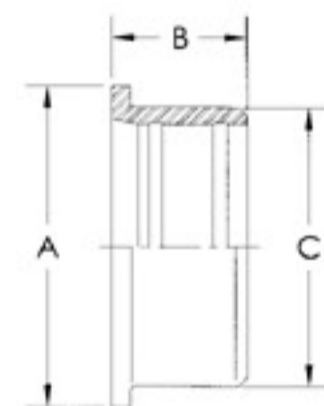

© RJT-13H / Hex Nut

SIZE	A	B
1"	50.8	22.2
1.1/2"	65.0	22.2
2"	79.4	22.2
2.1/2"	92.1	22.2
3"	104.8	22.2
4"	130.2	22.2

© RJT-13R / Round Nut

SIZE	A	B
1"	58.5	22.2
1.1/2"	74.0	22.2
2"	85.5	22.2
2.1/2"	98.5	22.2
3"	111.6	22.2
4"	138.0	22.2

© RJT-14 / Welding Liner

SIZE	A	B	C
1"	41.3	19.5	25.7
1.1/2"	54.0	19.5	38.4
2"	66.7	19.5	51.1
2.1/2"	79.4	19.5	63.8
3"	92.1	19.5	76.5
4"	117.5	19.5	101.9

© RJT-15 / Welding Male Part

SIZE	A	B	C
1"	45.7	25.9	25.7
1.1/2"	58.4	25.9	38.4
2"	72.7	25.9	51.1
2.1/2"	85.4	25.9	63.8
3"	98.1	25.9	76.5
4"	123.5	25.9	101.9

© RJT-14R / Expanding Liner

SIZE	A	B	C
1"	41.3	20.0	32.5
1.1/2"	54.0	24.0	45.2
2"	66.7	28.0	57.9
2.1/2"	79.4	32.0	70.6
3"	92.1	32.0	83.3

© RJT-15R / Expanding Male Part

SIZE	A	B	C
1"	45.7	20.0	32.5
1.1/2"	58.4	24.0	45.2
2"	72.7	28.0	57.9
2.1/2"	85.4	32.0	70.6
3"	98.1	32.0	83.3