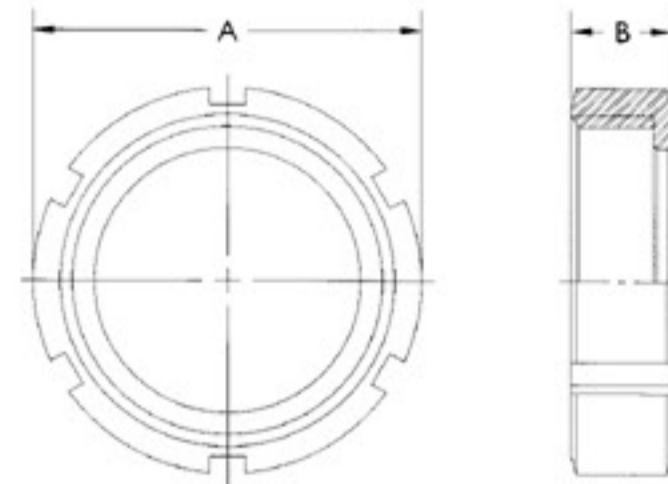

© RJT-13H / Hex Nut

SIZE	A	B
1"	50.8	22.2
1.1/2"	65.0	22.2
2"	79.4	22.2
2.1/2"	92.1	22.2
3"	104.8	22.2
4"	130.2	22.2

© RJT-13R / Round Nut

SIZE	A	B
1"	58.5	22.2
1.1/2"	74.0	22.2
2"	85.5	22.2
2.1/2"	98.5	22.2
3"	111.6	22.2
4"	138.0	22.2

© RJT-14 / Welding Liner

SIZE	A	B	C
1"	41.3	19.5	25.7
1.1/2"	54.0	19.5	38.4
2"	66.7	19.5	51.1
2.1/2"	79.4	19.5	63.8
3"	92.1	19.5	76.5
4"	117.5	19.5	101.9

© RJT-15 / Welding Male Part

SIZE	A	B	C
1"	45.7	25.9	25.7
1.1/2"	58.4	25.9	38.4
2"	72.7	25.9	51.1
2.1/2"	85.4	25.9	63.8
3"	98.1	25.9	76.5
4"	123.5	25.9	101.9

© RJT-14R / Expanding Liner

SIZE	A	B	C
1"	41.3	20.0	32.5
1.1/2"	54.0	24.0	45.2
2"	66.7	28.0	57.9
2.1/2"	79.4	32.0	70.6
3"	92.1	32.0	83.3

© RJT-15R / Expanding Male Part

SIZE	A	B	C
1"	45.7	20.0	32.5
1.1/2"	58.4	24.0	45.2
2"	72.7	28.0	57.9
2.1/2"	85.4	32.0	70.6
3"	98.1	32.0	83.3