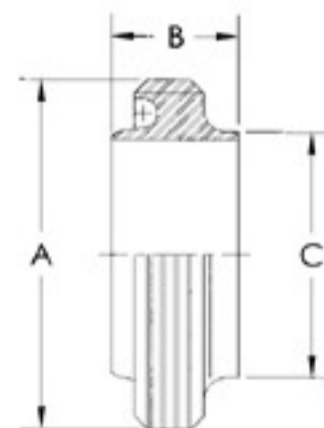

© RJT-13H / Hex Nut

SIZE	A	B
1"	50.8	22.2
1.1/2"	65.0	22.2
2"	79.4	22.2
2.1/2"	92.1	22.2
3"	104.8	22.2
4"	130.2	22.2

© RJT-13R / Round Nut

SIZE	A	B
1"	58.5	22.2
1.1/2"	74.0	22.2
2"	85.5	22.2
2.1/2"	98.5	22.2
3"	111.6	22.2
4"	138.0	22.2

© RJT-14 / Welding Liner

SIZE	A	B	C
1"	41.3	19.5	25.7
1.1/2"	54.0	19.5	38.4
2"	66.7	19.5	51.1
2.1/2"	79.4	19.5	63.8
3"	92.1	19.5	76.5
4"	117.5	19.5	101.9

© RJT-15 / Welding Male Part

SIZE	A	B	C
1"	45.7	25.9	25.7
1.1/2"	58.4	25.9	38.4
2"	72.7	25.9	51.1
2.1/2"	85.4	25.9	63.8
3"	98.1	25.9	76.5
4"	123.5	25.9	101.9

© RJT-14R / Expanding Liner

SIZE	A	B	C
1"	41.3	20.0	32.5
1.1/2"	54.0	24.0	45.2
2"	66.7	28.0	57.9
2.1/2"	79.4	32.0	70.6
3"	92.1	32.0	83.3

© RJT-15R / Expanding Male Part

SIZE	A	B	C
1"	45.7	20.0	32.5
1.1/2"	58.4	24.0	45.2
2"	72.7	28.0	57.9
2.1/2"	85.4	32.0	70.6
3"	98.1	32.0	83.3