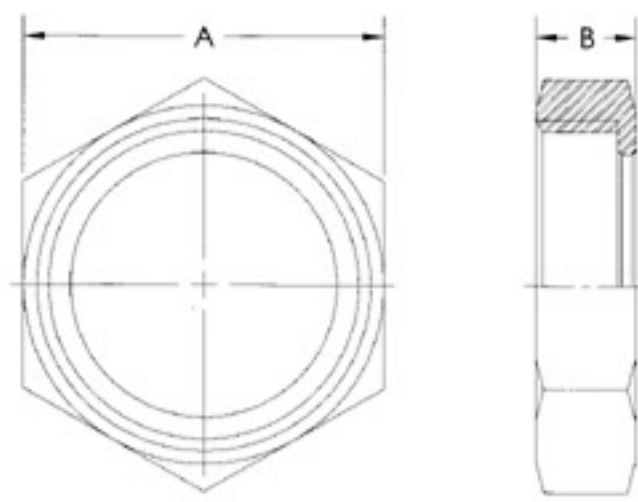

© RJT-13H / Hex Nut

SIZE	A	B
1"	50.8	22.2
1.1/2"	65.0	22.2
2"	79.4	22.2
2.1/2"	92.1	22.2
3"	104.8	22.2
4"	130.2	22.2

© RJT-13R / Round Nut

SIZE	A	B
1"	58.5	22.2
1.1/2"	74.0	22.2
2"	85.5	22.2
2.1/2"	98.5	22.2
3"	111.6	22.2
4"	138.0	22.2

© RJT-14 / Welding Liner

SIZE	A	B	C
1"	41.3	19.5	25.7
1.1/2"	54.0	19.5	38.4
2"	66.7	19.5	51.1
2.1/2"	79.4	19.5	63.8
3"	92.1	19.5	76.5
4"	117.5	19.5	101.9

© RJT-15 / Welding Male Part

SIZE	A	B	C
1"	45.7	25.9	25.7
1.1/2"	58.4	25.9	38.4
2"	72.7	25.9	51.1
2.1/2"	85.4	25.9	63.8
3"	98.1	25.9	76.5
4"	123.5	25.9	101.9

© RJT-14R / Expanding Liner

SIZE	A	B	C
1"	41.3	20.0	32.5
1.1/2"	54.0	24.0	45.2
2"	66.7	28.0	57.9
2.1/2"	79.4	32.0	70.6
3"	92.1	32.0	83.3

© RJT-15R / Expanding Male Part

SIZE	A	B	C
1"	45.7	20.0	32.5
1.1/2"	58.4	24.0	45.2
2"	72.7	28.0	57.9
2.1/2"	85.4	32.0	70.6
3"	98.1	32.0	83.3