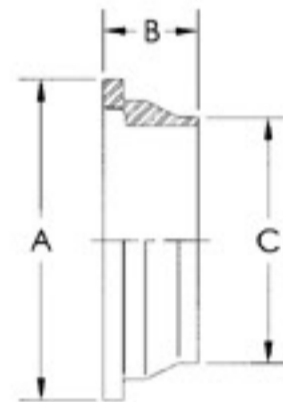

© RJT-13H / Hex Nut

SIZE	A	B
1"	50.8	22.2
1.1/2"	65.0	22.2
2"	79.4	22.2
2.1/2"	92.1	22.2
3"	104.8	22.2
4"	130.2	22.2

© RJT-13R / Round Nut

SIZE	A	B
1"	58.5	22.2
1.1/2"	74.0	22.2
2"	85.5	22.2
2.1/2"	98.5	22.2
3"	111.6	22.2
4"	138.0	22.2

© RJT-14 / Welding Liner

SIZE	A	B	C
1"	41.3	19.5	25.7
1.1/2"	54.0	19.5	38.4
2"	66.7	19.5	51.1
2.1/2"	79.4	19.5	63.8
3"	92.1	19.5	76.5
4"	117.5	19.5	101.9

© RJT-15 / Welding Male Part

SIZE	A	B	C
1"	45.7	25.9	25.7
1.1/2"	58.4	25.9	38.4
2"	72.7	25.9	51.1
2.1/2"	85.4	25.9	63.8
3"	98.1	25.9	76.5
4"	123.5	25.9	101.9

© RJT-14R / Expanding Liner

SIZE	A	B	C
1"	41.3	20.0	32.5
1.1/2"	54.0	24.0	45.2
2"	66.7	28.0	57.9
2.1/2"	79.4	32.0	70.6
3"	92.1	32.0	83.3

© RJT-15R / Expanding Male Part

SIZE	A	B	C
1"	45.7	20.0	32.5
1.1/2"	58.4	24.0	45.2
2"	72.7	28.0	57.9
2.1/2"	85.4	32.0	70.6
3"	98.1	32.0	83.3