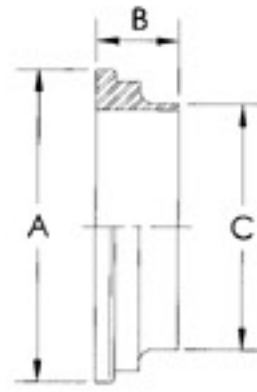

© SMS-13R / Round Nut

SIZE	A	B
1"	51	19
1.1/2"	74	23
2"	84	24
2.1/2"	100	28
3"	114	30
4"	138	31

© SMS-14 / Welding Liner

SIZE	A	B	C
1"	35.5	15.5	25.0
1.1/2"	55.0	16.0	38.0
2"	65.0	17.0	51.0
2.1/2"	80.0	17.0	63.5
3"	93.0	19.0	76.1
4"	118.0	19.0	104

© SMS-15 / Welding Male Part

SIZE	A	B	C
1"	39.7	19	25.0
1.1/2"	59.7	23	38.0
2"	69.7	24	51.0
2.1/2"	84.5	28	63.5
3"	97.4	30	76.1
4"	124.5	31	104

© SMS-14R / Expanding Liner

SIZE	A	B	C
1"	35.5	17.0	31.8
1.1/2"	55.0	20.0	47.8
2"	65.0	20.0	59.8
2.1/2"	80.0	25.0	73.3
3"	93.0	30.0	85.7

© SMS-15R / Expanding Male Part

SIZE	A	B	C
1"	40.0	20.0	32.0
1.1/2"	60.0	23.0	48.0
2"	70.0	25.0	61.0
2.1/2"	85.0	30.0	73.5
3"	98.0	35.0	86.0