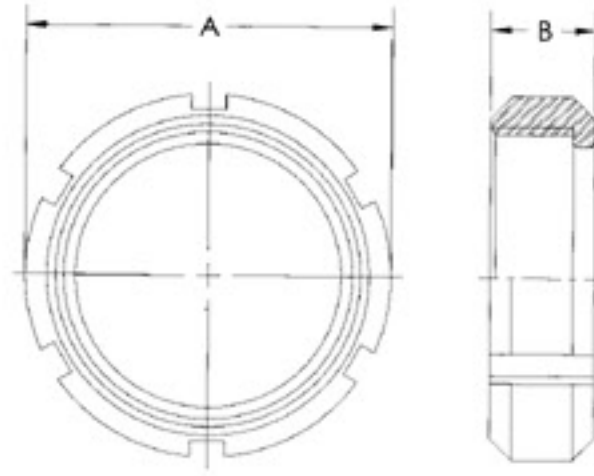

© SMS-13R / Round Nut

SIZE	A	B
1"	51	19
1.1/2"	74	23
2"	84	24
2.1/2"	100	28
3"	114	30
4"	138	31

© SMS-14 / Welding Liner

SIZE	A	B	C
1"	35.5	15.5	25.0
1.1/2"	55.0	16.0	38.0
2"	65.0	17.0	51.0
2.1/2"	80.0	17.0	63.5
3"	93.0	19.0	76.1
4"	118.0	19.0	104

© SMS-15 / Welding Male Part

SIZE	A	B	C
1"	39.7	19	25.0
1.1/2"	59.7	23	38.0
2"	69.7	24	51.0
2.1/2"	84.5	28	63.5
3"	97.4	30	76.1
4"	124.5	31	104

© SMS-14R / Expanding Liner

SIZE	A	B	C
1"	35.5	17.0	31.8
1.1/2"	55.0	20.0	47.8
2"	65.0	20.0	59.8
2.1/2"	80.0	25.0	73.3
3"	93.0	30.0	85.7

© SMS-15R / Expanding Male Part

SIZE	A	B	C
1"	40.0	20.0	32.0
1.1/2"	60.0	23.0	48.0
2"	70.0	25.0	61.0
2.1/2"	85.0	30.0	73.5
3"	98.0	35.0	86.0