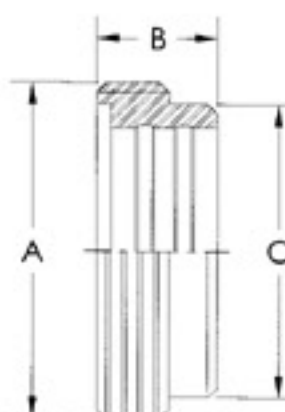

© SMS-13R / Round Nut

SIZE	A	B
1"	51	19
1.1/2"	74	23
2"	84	24
2.1/2"	100	28
3"	114	30
4"	138	31

© SMS-14 / Welding Liner

SIZE	A	B	C
1"	35.5	15.5	25.0
1.1/2"	55.0	16.0	38.0
2"	65.0	17.0	51.0
2.1/2"	80.0	17.0	63.5
3"	93.0	19.0	76.1
4"	118.0	19.0	104

© SMS-15 / Welding Male Part

SIZE	A	B	C
1"	39.7	19	25.0
1.1/2"	59.7	23	38.0
2"	69.7	24	51.0
2.1/2"	84.5	28	63.5
3"	97.4	30	76.1
4"	124.5	31	104

© SMS-14R / Expanding Liner

SIZE	A	B	C
1"	35.5	17.0	31.8
1.1/2"	55.0	20.0	47.8
2"	65.0	20.0	59.8
2.1/2"	80.0	25.0	73.3
3"	93.0	30.0	85.7

© SMS-15R / Expanding Male Part

SIZE	A	B	C
1"	40.0	20.0	32.0
1.1/2"	60.0	23.0	48.0
2"	70.0	25.0	61.0
2.1/2"	85.0	30.0	73.5
3"	98.0	35.0	86.0