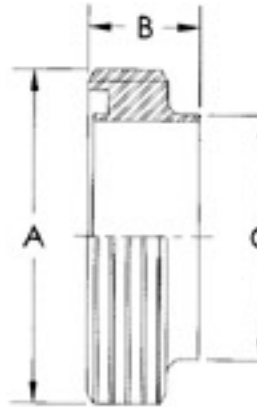

© SMS-13R / Round Nut

SIZE	A	B
1"	51	19
1.1/2"	74	23
2"	84	24
2.1/2"	100	28
3"	114	30
4"	138	31

© SMS-14 / Welding Liner

SIZE	A	B	C
1"	35.5	15.5	25.0
1.1/2"	55.0	16.0	38.0
2"	65.0	17.0	51.0
2.1/2"	80.0	17.0	63.5
3"	93.0	19.0	76.1
4"	118.0	19.0	104

© SMS-15 / Welding Male Part

SIZE	A	B	C
1"	39.7	19	25.0
1.1/2"	59.7	23	38.0
2"	69.7	24	51.0
2.1/2"	84.5	28	63.5
3"	97.4	30	76.1
4"	124.5	31	104

© SMS-14R / Expanding Liner

SIZE	A	B	C
1"	35.5	17.0	31.8
1.1/2"	55.0	20.0	47.8
2"	65.0	20.0	59.8
2.1/2"	80.0	25.0	73.3
3"	93.0	30.0	85.7

© SMS-15R / Expanding Male Part

SIZE	A	B	C
1"	40.0	20.0	32.0
1.1/2"	60.0	23.0	48.0
2"	70.0	25.0	61.0
2.1/2"	85.0	30.0	73.5
3"	98.0	35.0	86.0