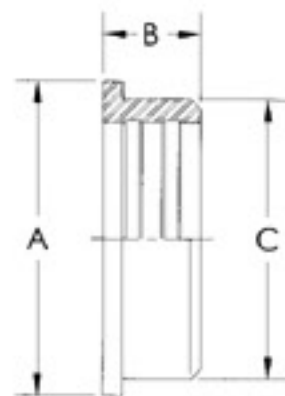

© SMS-13R / Round Nut

SIZE	A	B
1"	51	19
1.1/2"	74	23
2"	84	24
2.1/2"	100	28
3"	114	30
4"	138	31

© SMS-14 / Welding Liner

SIZE	A	B	C
1"	35.5	15.5	25.0
1.1/2"	55.0	16.0	38.0
2"	65.0	17.0	51.0
2.1/2"	80.0	17.0	63.5
3"	93.0	19.0	76.1
4"	118.0	19.0	104

© SMS-15 / Welding Male Part

SIZE	A	B	C
1"	39.7	19	25.0
1.1/2"	59.7	23	38.0
2"	69.7	24	51.0
2.1/2"	84.5	28	63.5
3"	97.4	30	76.1
4"	124.5	31	104

© SMS-14R / Expanding Liner

SIZE	A	B	C
1"	35.5	17.0	31.8
1.1/2"	55.0	20.0	47.8
2"	65.0	20.0	59.8
2.1/2"	80.0	25.0	73.3
3"	93.0	30.0	85.7

© SMS-15R / Expanding Male Part

SIZE	A	B	C
1"	40.0	20.0	32.0
1.1/2"	60.0	23.0	48.0
2"	70.0	25.0	61.0
2.1/2"	85.0	30.0	73.5
3"	98.0	35.0	86.0