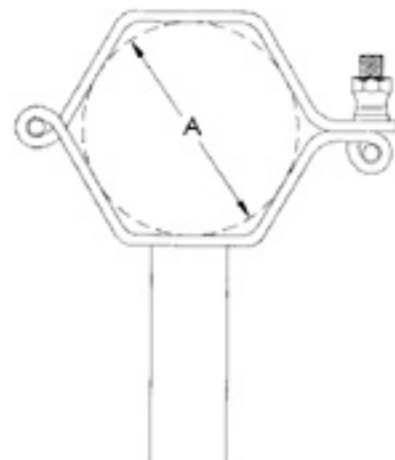

© Pipe Hanger / BR Type

SIZE	A
1" to 6"	TUBE OD: 1" to 6"

© B24W / Tube Hanger

SIZE	A
1/2" to 4"	TUBE OD: 1/2" to 4"

© HEX Pipe Clip / A Type

SIZE	A
ISO Sizes	TUBE OD: Ø 21.3 to Ø 114.3
SMS Sizes	TUBE OD: 1" to 4"

© HEX Pipe Clip / D Type

SIZE	A
ISO Sizes	TUBE OD: Ø 21.3 to Ø 114.3
SMS Sizes	TUBE OD: 1" to 4"

© HEX Pipe Clip / B Type

SIZE	A
ISO Sizes	TUBE OD: Ø 21.3 to Ø 114.3
SMS Sizes	TUBE OD: 1" to 4"