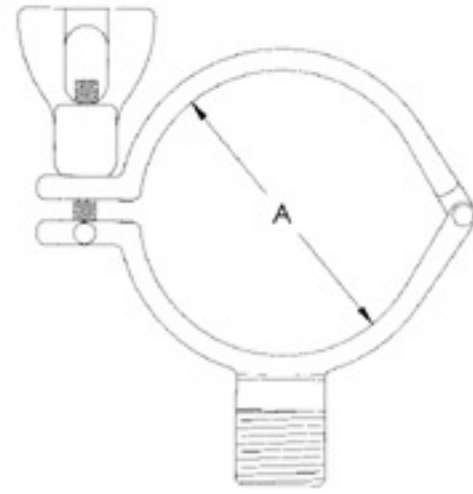

© Pipe Hanger / BR Type

SIZE	A
1" to 6"	TUBE OD: 1" to 6"

© B24W / Tube Hanger

SIZE	A
1/2" to 4"	TUBE OD: 1/2" to 4"

© HEX Pipe Clip / A Type

SIZE	A
ISO Sizes	TUBE OD: Ø 21.3 to Ø 114.3
SMS Sizes	TUBE OD: 1" to 4"

© HEX Pipe Clip / D Type

SIZE	A
ISO Sizes	TUBE OD: Ø 21.3 to Ø 114.3
SMS Sizes	TUBE OD: 1" to 4"

© HEX Pipe Clip / B Type

SIZE	A
ISO Sizes	TUBE OD: Ø 21.3 to Ø 114.3
SMS Sizes	TUBE OD: 1" to 4"